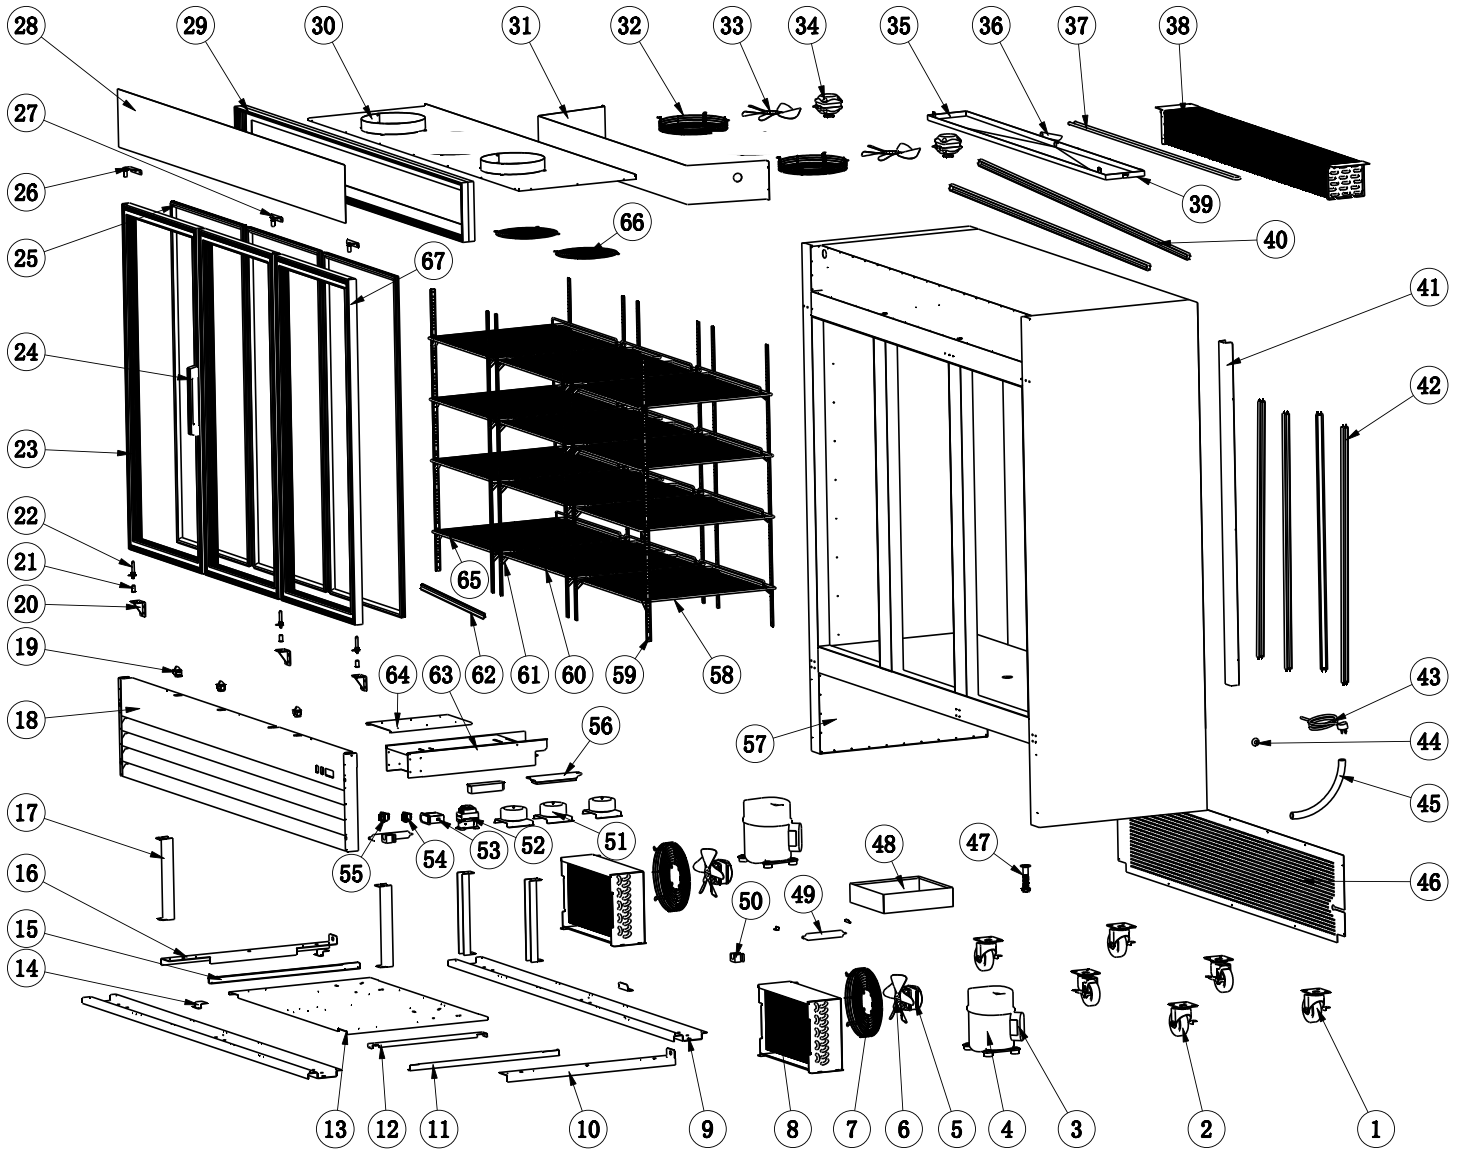

Parts Breakdown

Model FR-CN-0052-HC 50087

Parts Breakdown

Model FR-CN-0052-HC 50087

Item No.	Description	Position	Item No.	Description	Position	Item No.	Description	Position
AA743	4" Caster without Brake for 50087	1	AA929	Left Glass Door for 50087	23	AA703	Power Cord Cover for 50087	44
AA584	Caster with Brake for 50087	2	AA695	Glass Door Handle for 50087	24	AA216	Drain Tube for 50087	45
AH688	Compressor for 50087	4	AH696	Gasket for 50087	25	AE918	Back Grill for 50087	46
AH689	Condenser Fan Motor for 50087	5	AA808	Bottom Left Hinge Holder for 50087	26	AA686	Plastic Drain Pipe with Fixer for 50087	47
AA814	Condenser Fan Motor Blade for 50087	6	AA857	Upper Right Hinge Holder for 50087	27	AB970	Outer Drain Pan for 50087	48
AB077	Condenser Fan Cover for 50087	7	AH697	Lamp Box Film for 50087	28	AB594	Filter D25x160-B for 50087	49
AH690	Condenser for 50087	8	AH698	Lamp Box Frame for 50087	29	AB595	Filter Fixer for 50087	50
AH691	Caster Supporter for 50087	9	AH699	Fan Motor Cover for 50087	30	AH710	Glass Door Transformer for 50087	51
AE877	Right Bracket Connector for 50087	10	AH700	Evaporator Fan Baffle for 50087	31	AH711	Contactora for 50087	52
AE894	Right Rail for Installation Board for 50087	11	AH701	Evaporator Fan Motor Supporter for 50087	32	AA324	Thermostat for 50087	53
AH692	Installation Track for 50087	12	AA248	Condenser Fan Blade for 50087	33	AA362	LED Light Switch for 50087	54
AH693	Compressor Installation Board for 50087	13	AH702	Evaporator Fan Motor for 50087	34	AA124	Power Switch for 50087	55
AA304	Installation Board Limited Block for 50087	14	AH703	Evaporator Drain Pan for 50087	35	AH712	LED Power Supply for 50087	56
AE892	Left Rail for Installation Board for 50087	15	AH704	Drain Hose Heater for 50087	36	AE917	Shelf for 50087	58, 65
AE880	Left Bracket Connector for 50087	16	AH705	Defrost Heater for 50087	37	AA809	K Strip for 50087	59
AH694	Compressor Unit Supporting Board for 50087	17	AH706	Evaporator for 50087	38	AA811	Middle Shelf for 50087	60
AH695	Front Grill for 50087	18	AH707	Drain Pan Heater for 50087	39	26884	K Clip for 50087	61
AA844	Door Switch for 50087	19	AH708	Lamp Box LED for 50087	40	AA777	Shelf Tag for 50087	62
AA807	Bottom Right Hinge Holder for 50087	20	AH709	Air Pipe Protection Board for 50087	41	AH713	Evaporator Fan Motor Cover for 50087	66
AA715	Axis Cover for 50087	21	AG461	LED Light for 50087	42	AA930	Right Glass Door for 50087	67
AA810	Bottom Hinge Axis for 50087	22	AA927	Power Cord for 50087	43			